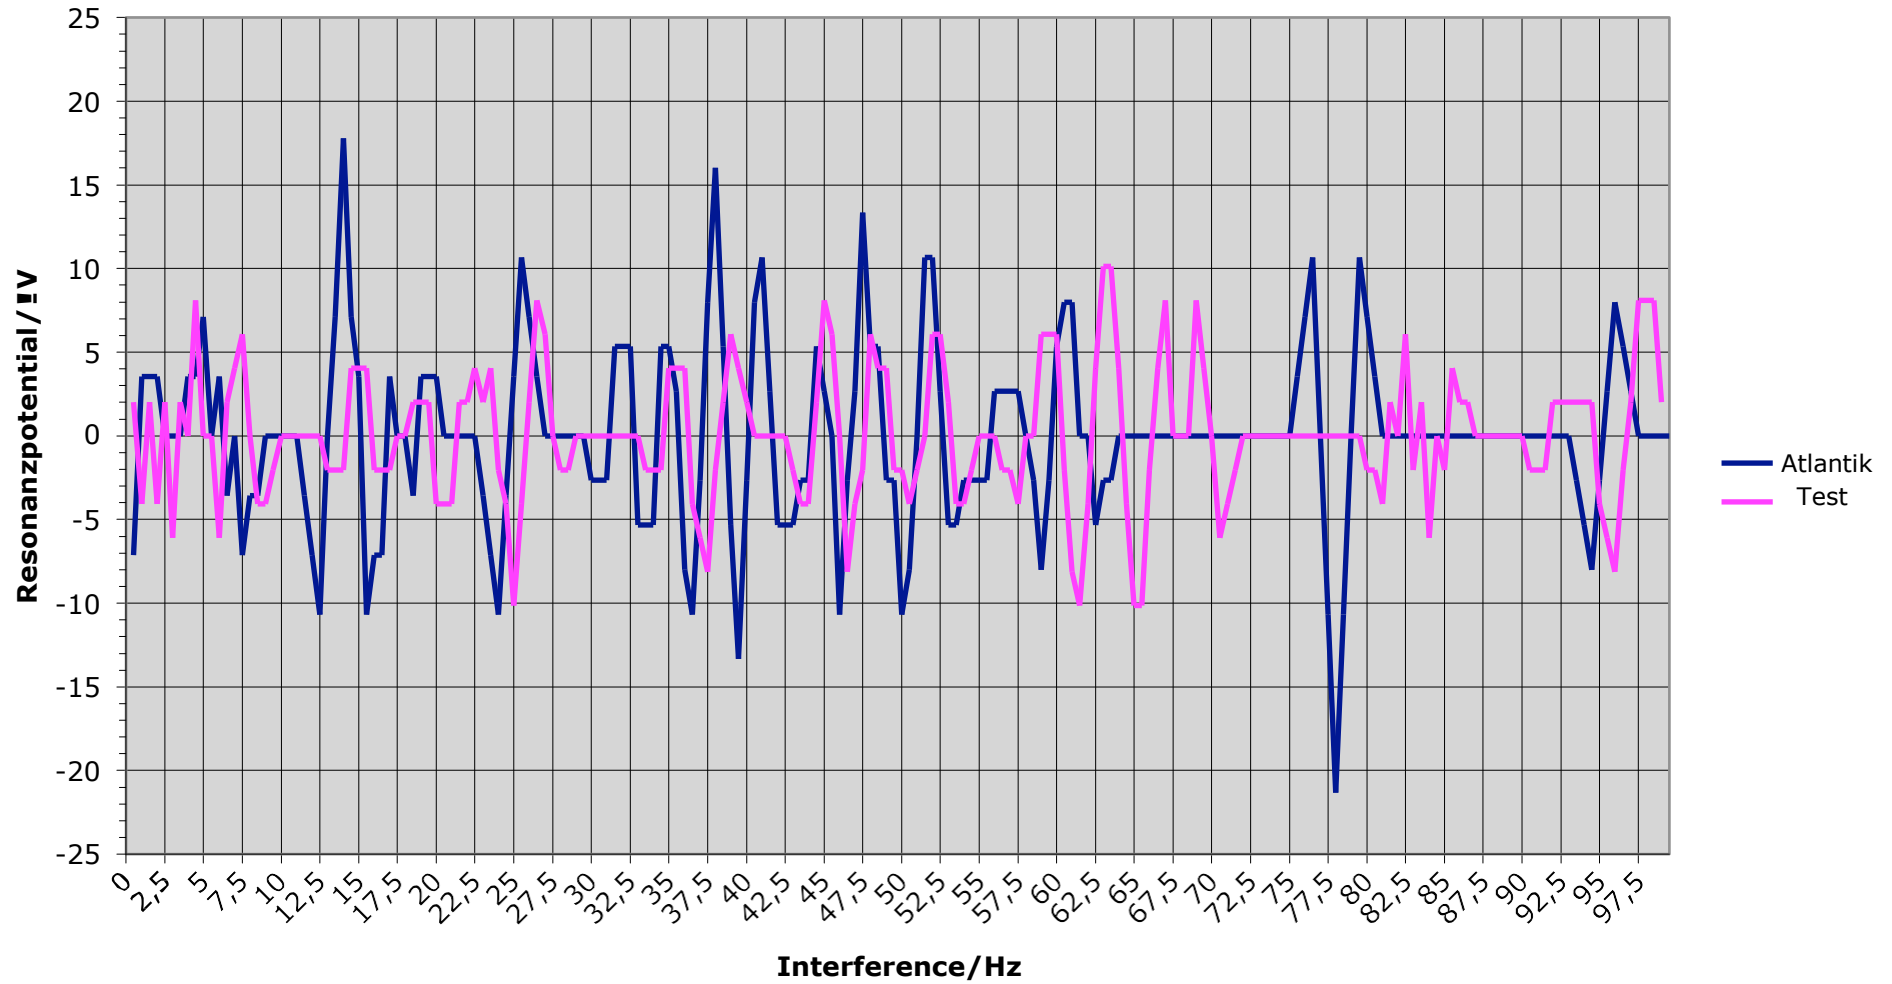

Coherence spectra of Somavedic Medic
Comparison with Somavedic Atlantik in the event of (-) circular polarization

Resonanzpotential - resonance potential
Test - test sample